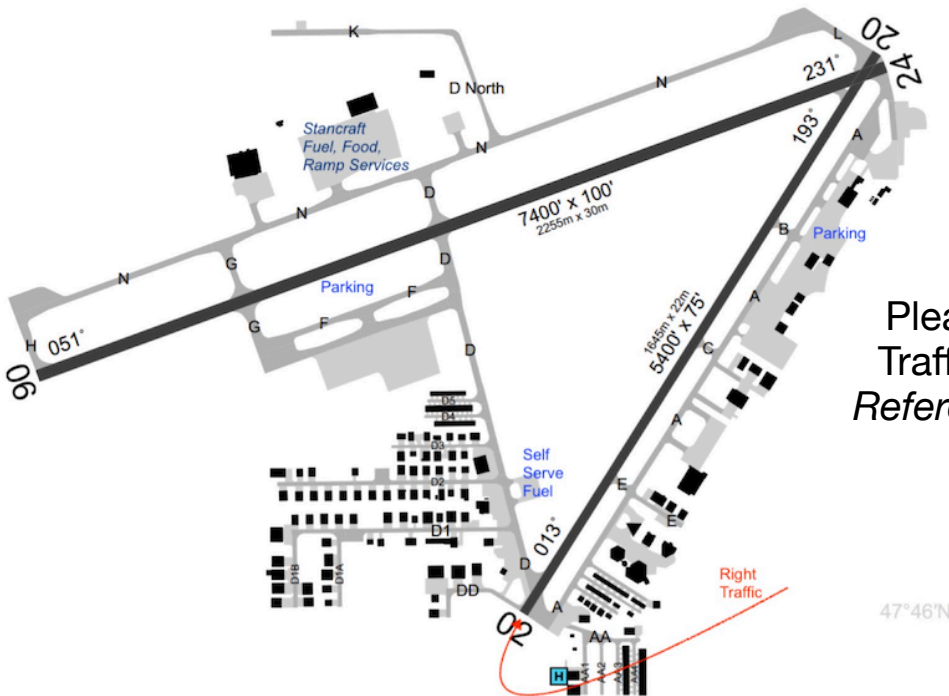

Welcome

to the Coeur d'Alene Airport
Thanks for dropping in!

Airport Ops: 208-916-8630

Coeur d'Alene Airport KCOE

Safety First

Please note: Runway 2 is Right Traffic, all others are Left Traffic.
Reference: 14 CFR 91.126/91.127.

Services:

Stancraft (North Ramp) is a full service FBO

- fuel
- ramp services
- rental cars
- snacks/drinks at their Hardwood Cafe

Self-Service:

- Fuel is available at the Fuel Island on Taxiway D
- Transient Parking is available on the West and East Ramps
- Nearest lodging and restaurants: Downtown Hayden, two miles East on Government Way